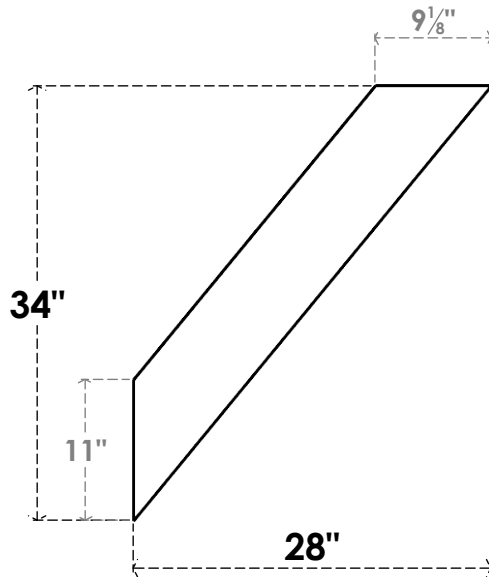

ITEM NUMBER: BRCPC060X28000X34000TRA

6"W X 28"D X 34"H TRADITIONAL ARCHITECTURAL GRADE PVC CLOSED KNEE BRACE

SIDE PROFILE

FRONT PROFILE

ISOMETRIC

EKENA MILLWORK
2300 WEST MAIN ST.
CLARKSVILLE, TX 75426
TOLL FREE: 866-607-0453
WWW.EKENAMILLWORK.COM