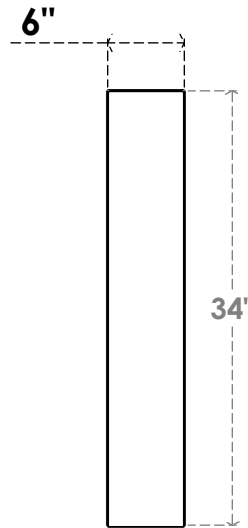

ITEM NUMBER: BRCPC060X28000X34000TRA

6"W X 28"D X 34"H TRADITIONAL ARCHITECTURAL GRADE PVC CLOSED KNEE BRACE

SIDE PROFILE

FRONT PROFILE

ISOMETRIC

EKENA MILLWORK
2300 WEST MAIN ST.
CLARKSVILLE, TX 75426
TOLL FREE: 866-607-0453
WWW.EKENAMILLWORK.COM

NOTES

1. INSTALLATION TO BE COMPLETED IN ACCORDANCE WITH MANUFACTURER'S SPECIFICATIONS.
2. DRAWING MAY NOT BE TO SCALE
3. THIS DRAWING IS INTENDED FOR DESIGN AND PLANNING PURPOSES ONLY.
4. ALL INFORMATION CONTAINED HEREIN WAS CURRENT AT THE TIME OF DEVELOPMENT BUT MUST BE REVIEWED AND APPROVED BY THE PRODUCT MANUFACTURER TO BE CONSIDERED ACCURATE.
5. ARCHITECTURAL GRADE PVC PRODUCTS ARE MADE FROM EXPANDED CELLULAR PVC AND COME NATURALLY WHITE BUT MAY BE PAINTED